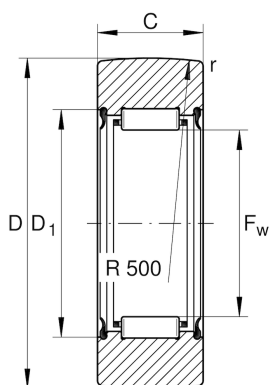

## RNA2206-2RSR

Yoke type track roller

Schaeffler ID:  
0000273160000

Yoke type track rollers RNA22...-2RSR,  
without axial guidance, lip seals on both  
sides

#### Main Dimensions & Performance Data

D	62 mm	Outside diameter
$F_w$	35 mm	Under roller diameter
C	19.8 mm	Width, outer ring
$C_{r w}$	17,000 N	Basic dynamic load rating, radial
$C_{0r w}$	26,500 N	Basic static load rating, radial
$C_{ur w}$	3,600 N	Fatigue load limit, radial
$n_{DG}$	1,400 1/min	Speed on permanent grease lubrication
	276 g	Weight

#### Dimensions

$D_{1 \min}$	43 mm	Minimum mounting dimension
$r_{\min}$	1 mm	Minimum chamfer dimension
R	500 mm	Radius of outer ring outside profile